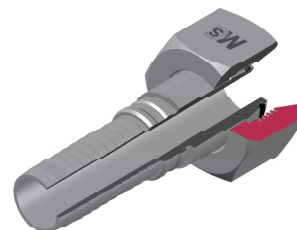

FEMMINA GIREVOLE O'RING CONO 24° - SERIE PESANTE INTERLOCK

Filetto Metrico Cilindrico

INTERLOCK O'RING METRIC SWIVEL FEMALE 24° CONE - HEAVY TYPE

Thread Metric Parallel

Bar W.P.	Codice Part Number	Filetto Thread	Ø Int. Tubo Inch. Hose I.D.	DIN 24°	C Cut - Off	CH1
420	INTORMSFH2012	30x2	3/4"	20S	32,0	36
	INTORMSFH2512	36x2	3/4"	25S	32,0	46
414	INTORMSFH2516	36x2	1"	25S	33,0	46
280	INTORMSFH3016	42x2	1"	30S	33,0	50
250	INTORMSFH3820	52x2	1"1/4	38S	40,0	60
	INTORMSFH3824	52x2	1"1/2	38S	40,0	60
	INTORMSFH5024	68x2	1"1/2	50S	-	80