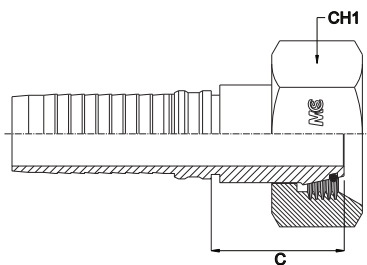

FEMMINA GIREVOLE O'RING CONO 24° - SERIE PESANTE INTERLOCK

Filetto Metrico Cilindrico

INTERLOCK O'RING METRIC SWIVEL FEMALE 24° CONE - HEAVY TYPE

Thread Metric Parallel

Bar W.P.	Codice Part Number	Filetto Thread	Ø Int. Tubo Inch. Hose I.D.	DIN 24°	C Cut - Off	CH1
420	INTORMSFH2012	30x2	3/4"	20S	32,0	36
	INTORMSFH2512	36x2	3/4"	25S	32,0	46
414	INTORMSFH2516	36x2	1"	25S	33,0	46
280	INTORMSFH3016	42x2	1"	30S	33,0	50
250	INTORMSFH3820	52x2	1"1/4	38S	40,0	60
	INTORMSFH3824	52x2	1"1/2	38S	40,0	60
	INTORMSFH5024	68x2	1"1/2	50S	-	80