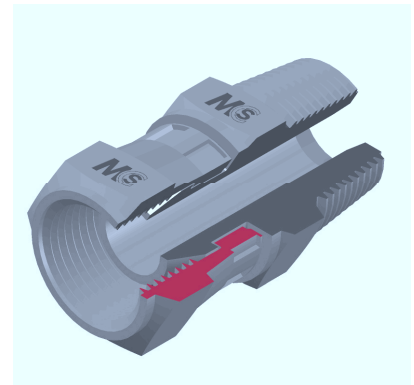

ADATTATORE MASCHIO/FEMMINA GIREVOLE

Filetto Maschio NPT/Femmina NPSM

MALE/SWIVEL FEMALE CONNECTOR

Male Thread NPT/Female Thread NPSM

Bar W.P.	Codice Part Number	A	B	L1	L2	L3	CH1	CH2
350	NPTMSFA0202	1/8"	1/8"	28,5	10,0	10,0	14	17
	NPTMSFA0404	1/4"	1/4"	34,5	14,0	10,0	14	19
250	NPTMSFA0606	3/8"	3/8"	37,0	14,0	12,5	19	22
225	NPTMSFA0808	1/2"	1/2"	46,0	19,0	14,5	22	27
200	NPTMSFA1212	3/4"	3/4"	46,0	19,0	16,0	27	32
160	NPTMSFA1616	1"	1"	55,0	24,0	17,0	36	38
	NPTMSFA2020	1" 1/4	1" 1/4	55,5	25,0	16,5	46	50
	NPTMSFA2424	1" 1/2	1" 1/2	61,0	25,0	20,5	50	55