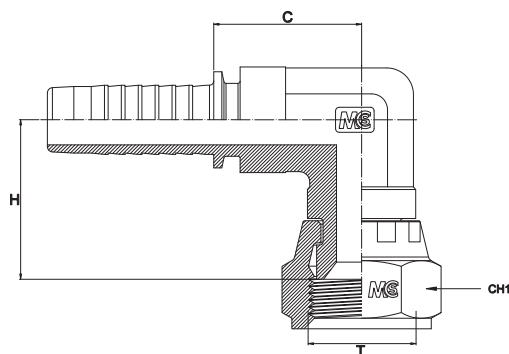

**FEMMINA GIREVOLE A 90° GAS CONO 60 - Compatta**  
**BSP SWIVEL FEMALE 60° CONE - Compact Elbow**  
**- DKR 90° K -**

Bar W.P.	Codice Part Number	Filetto Thread	Ø Int. Tubo Inch. Hose I.D.	C Cut - Off	H Drop	CH1
480	90BSPSF0404C	1/4"	1/4"	27,0	25,0	19
	90BSPSF0606C	3/8"	3/8"	25,0	28,2	22
430	90BSPSF0808C	1/2"	1/2"	28,0	30,2	27
	90BSPSF1212C	3/4"	3/4"	25,0	37,0	32
380	90BSPSF1216C	3/4"	1"	31,0	40,0	32
	90BSPSF1616C	1"	1"	31,5	43,5	38

**FEMMINA GIREVOLE 90° JIC SVASATA 74°- Compatta**  
**JIC SWIVEL FEMALE 74° CONE- Compact Elbow**  
**- DKJ 90° K -**

Bar W.P.	Codice Part Number	Filetto Thread	Ø Int. Tubo Inch. Hose I.D.	C Cut - Off	H Drop	CH1
360	90JSF0704C	7/16"	1/4"	27,0	24,3	17
260	90JSF0906C	9/16"	3/8"	25,0	28,2	19
	90JSF1208C	3/4"	1/2"	28,0	30,2	24
210	90JSF1712C	1" 1/16	3/4"	25,0	37,0	32
170	90JSF2116C	1" 5/16	1"	31,5	43,5	38