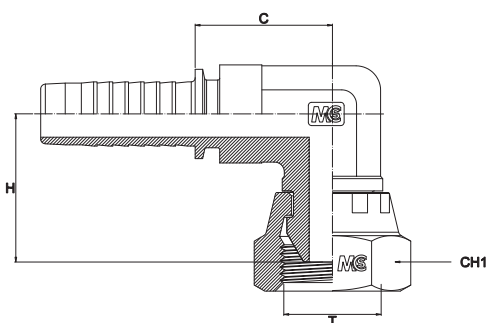

**FEMMINA GIREVOLE A 90° GAS CONO 60 - Compatta**  
**BSP SWIVEL FEMALE 60° CONE - Compact Elbow**  
**- DKR 90° K -**

Bar W.P.	Codice Part Number	Filetto Thread	Ø Int. Tubo Inch. Hose I.D.	C Cut - Off	H Drop	CH1
480	90BSPSF0404C	1/4"	1/4"	27,0	25,0	19
	90BSPSF0606C	3/8"	3/8"	25,0	28,2	22
430	90BSPSF0808C	1/2"	1/2"	28,0	30,2	27
	90BSPSF1212C	3/4"	3/4"	25,0	37,0	32
380	90BSPSF1216C	3/4"	1"	31,0	40,0	32
	90BSPSF1616C	1"	1"	31,5	43,5	38

**FEMMINA GIREVOLE 90° JIC SVASATA 74°- Compatta**  
**JIC SWIVEL FEMALE 74° CONE- Compact Elbow**  
**- DKJ 90° K -**

Bar W.P.	Codice Part Number	Filetto Thread	Ø Int. Tubo Inch. Hose I.D.	C Cut - Off	H Drop	CH1
360	90JSF0704C	7/16"	1/4"	27,0	24,3	17
260	90JSF0906C	9/16"	3/8"	25,0	28,2	19
	90JSF1208C	3/4"	1/2"	28,0	30,2	24
210	90JSF1712C	1" 1/16	3/4"	25,0	37,0	32
170	90JSF2116C	1" 5/16	1"	31,5	43,5	38