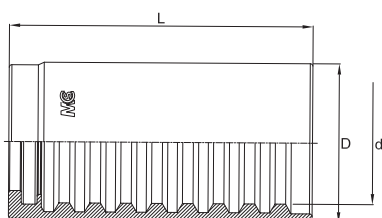

MASCHIO METRICO SVASATO 24° SERIE PESANTE - HP 700 Bar
METRIC MALE 24° CONE HEAVY TYPE - HP 700 Bar
- CES - HP

Bar W.P.	Codice Part Number	Filetto Thread	Ø Int. Tubo Inch. Hose I.D.	C Cut - Off	CH1
700	MMH0804HP	16x1,5	1/4"	30,0	17
	MMH1206HP	20x1,5	3/8"	30,0	22
	MMH1608HP	24x1,5	1/2"	33,0	24

GHIERA PER TUBO TERMOPLASTICO MTKM-MTKHM 700 Bar
FERRULE FOR THERMOPLASTIC HOSE MTKM-MTKHM 700 Bar

Codice Part Number	Ø Int. Tubo Inch. Hose I.D.	D	d	L
FR04HP	1/4"	21,0	15,3	40,0
FR06HP	3/8"	28,0	21,2	43,0
FR08HP	1/2"	34,7	27,0	44,5