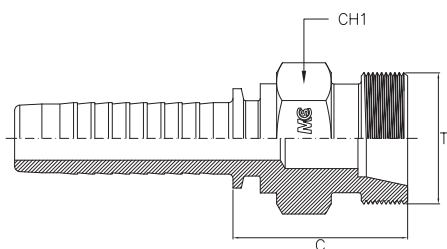

MASCHIO METRICO SVASATO 24° SERIE PESANTE - HP 700 Bar
METRIC MALE 24° CONE HEAVY TYPE - HP 700 Bar
- CES - HP

Bar W.P.	Codice Part Number	Filetto Thread	Ø Int. Tubo Inch. Hose I.D.	C Cut - Off	CH1
700	MMH0804HP	16x1,5	1/4"	30,0	17
	MMH1206HP	20x1,5	3/8"	30,0	22
	MMH1608HP	24x1,5	1/2"	33,0	24

GHIERA PER TUBO TERMOPLASTICO MTKM-MTKHM 700 Bar
FERRULE FOR THERMOPLASTIC HOSE MTKM-MTKHM 700 Bar

Codice Part Number	Ø Int. Tubo Inch. Hose I.D.	D	d	L
FR04HP	1/4"	21,0	15,3	40,0
FR06HP	3/8"	28,0	21,2	43,0
FR08HP	1/2"	34,7	27,0	44,5